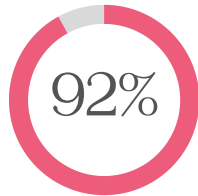

Rosh Pinah Results 2021-2022

KS1 SATS Results

Reading

95% achieved expected
36% achieved greater depth
National Average 68.4%

Writing

87% achieved expected
15% achieved greater depth
National Average 60.9%

Mathematics

92% achieved expected
28% achieved greater depth
National Average 69.6%

We are delighted to announce that Rosh Pinah Primary School achieved better results than both the National and Barnet averages for schools in every category. We are so very proud of our pupils and staff who achieved these results despite the challenges that came with Covid-19.

KS2 SATS Results

Grammar, Punctuation and Spelling

97% achieved expected
60% achieved greater depth
National Average 72%

■ Rosh Pinah ■ National Average ■ Barnet - Local Authority

Year 1 Phonics

90% achieved expected
National Average 75%
Barnet Local Authority 77%