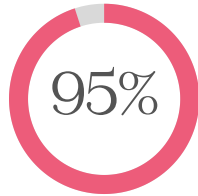

Rosh Pinah Results 2021-2022

KS1 SATS Results

Reading

95% achieved expected
36% achieved greater depth
National Average 68.4%

Writing

87% achieved expected
15% achieved greater depth
National Average 60.9%

Mathematics

92% achieved expected
28% achieved greater depth
National Average 69.6%

We are delighted to announce that Rosh Pinah Primary School achieved better results than both the National and Barnet averages for schools in every category. We are so very proud of our pupils and staff who achieved these results despite the challenges that came with Covid-19.

KS2 SATS Results

Grammar, Punctuation and Spelling

97% achieved expected
60% achieved greater depth
National Average 72%

■ Rosh Pinah ■ National Average ■ Barnet - Local Authority

Year 1 Phonics

90% achieved expected
National Average 75%
Barnet Local Authority 77%