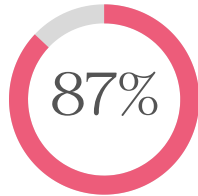

Rosh Pinah Results 2021-2022

KS1 SATS Results

Reading

95% achieved expected
36% achieved greater depth
National Average 68.4%

Writing

87% achieved expected
15% achieved greater depth
National Average 60.9%

Mathematics

92% achieved expected
28% achieved greater depth
National Average 69.6%

We are delighted to announce that Rosh Pinah Primary School achieved better results than both the National and Barnet averages for schools in every category. We are so very proud of our pupils and staff who achieved these results despite the challenges that came with Covid-19.

KS2 SATS Results

Grammar, Punctuation and Spelling

97% achieved expected
60% achieved greater depth
National Average 72%

■ Rosh Pinah ■ National Average ■ Barnet - Local Authority

Year 1 Phonics

90% achieved expected
National Average 75%
Barnet Local Authority 77%