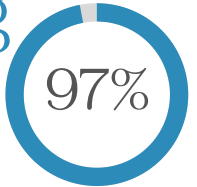

Mathematics

92% achieved expected
28% achieved greater depth
National Average 69.6%

We are delighted to announce that Rosh Pinah Primary School achieved better results than both the National and Barnet averages for schools in every category. We are so very proud of our pupils and staff who achieved these results despite the challenges that came with Covid-19.

KS2 SATS Results

Grammar, Punctuation and Spelling

97% achieved expected
60% achieved greater depth
National Average 72%

■ Rosh Pinah ■ National Average ■ Barnet - Local Authority

Year 1 Phonics

90% achieved expected
National Average 75%
Barnet Local Authority 77%