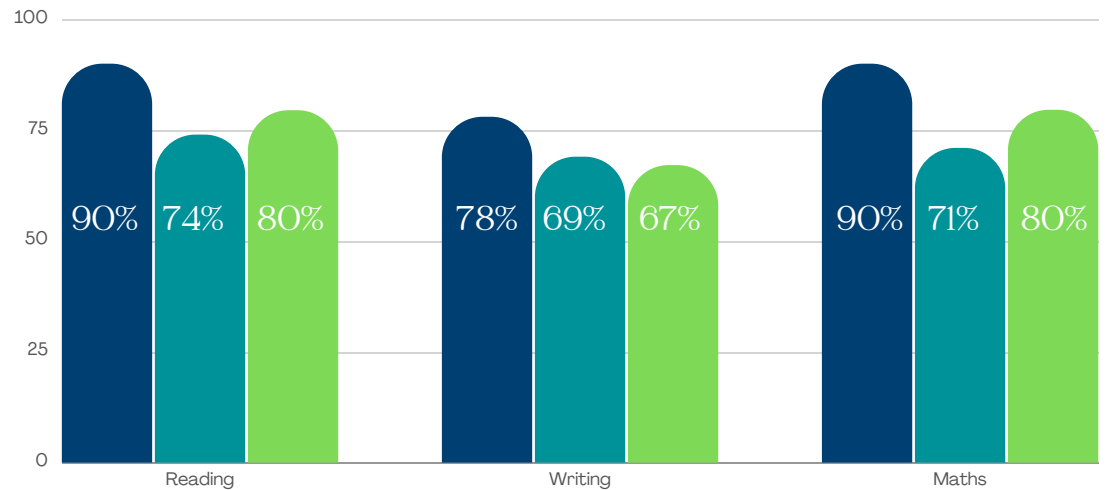

Mathematics

92% achieved expected
28% achieved greater depth
National Average 69.6%

We are delighted to announce that Rosh Pinah Primary School achieved better results than both the National and Barnet averages for schools in every category. We are so very proud of our pupils and staff who achieved these results despite the challenges that came with Covid-19.

KS2 SATS Results

Grammar, Punctuation and Spelling

97% achieved expected
60% achieved greater depth
National Average 72%

■ Rosh Pinah ■ National Average ■ Barnet - Local Authority

Year 1 Phonics

90% achieved expected
National Average 75%
Barnet Local Authority 77%